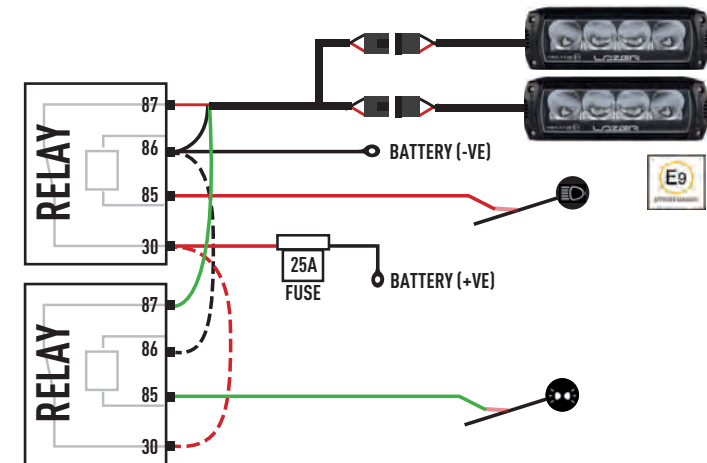

TRIPLE-R 750 WITH POSITION LIGHT