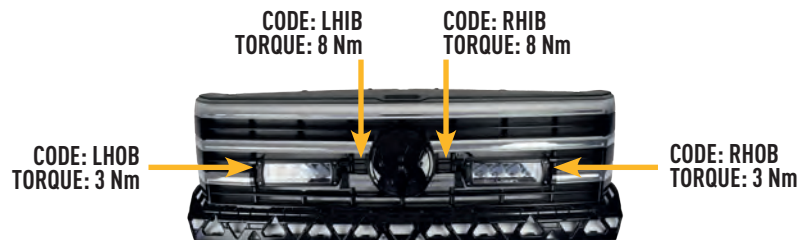

MADE IN THE UK /LAZERLAMPS /LAZERLAMPS

LAZER
HIGH PERFORMANCE LIGHTING

VW CRAFTER (2017+)

FITTING INSTRUCTIONS
ANLEITUNG
INSTRUCTIONS
INSTRUCCIONES

INSTALLATION (should be completed with the grille left on the vehicle)