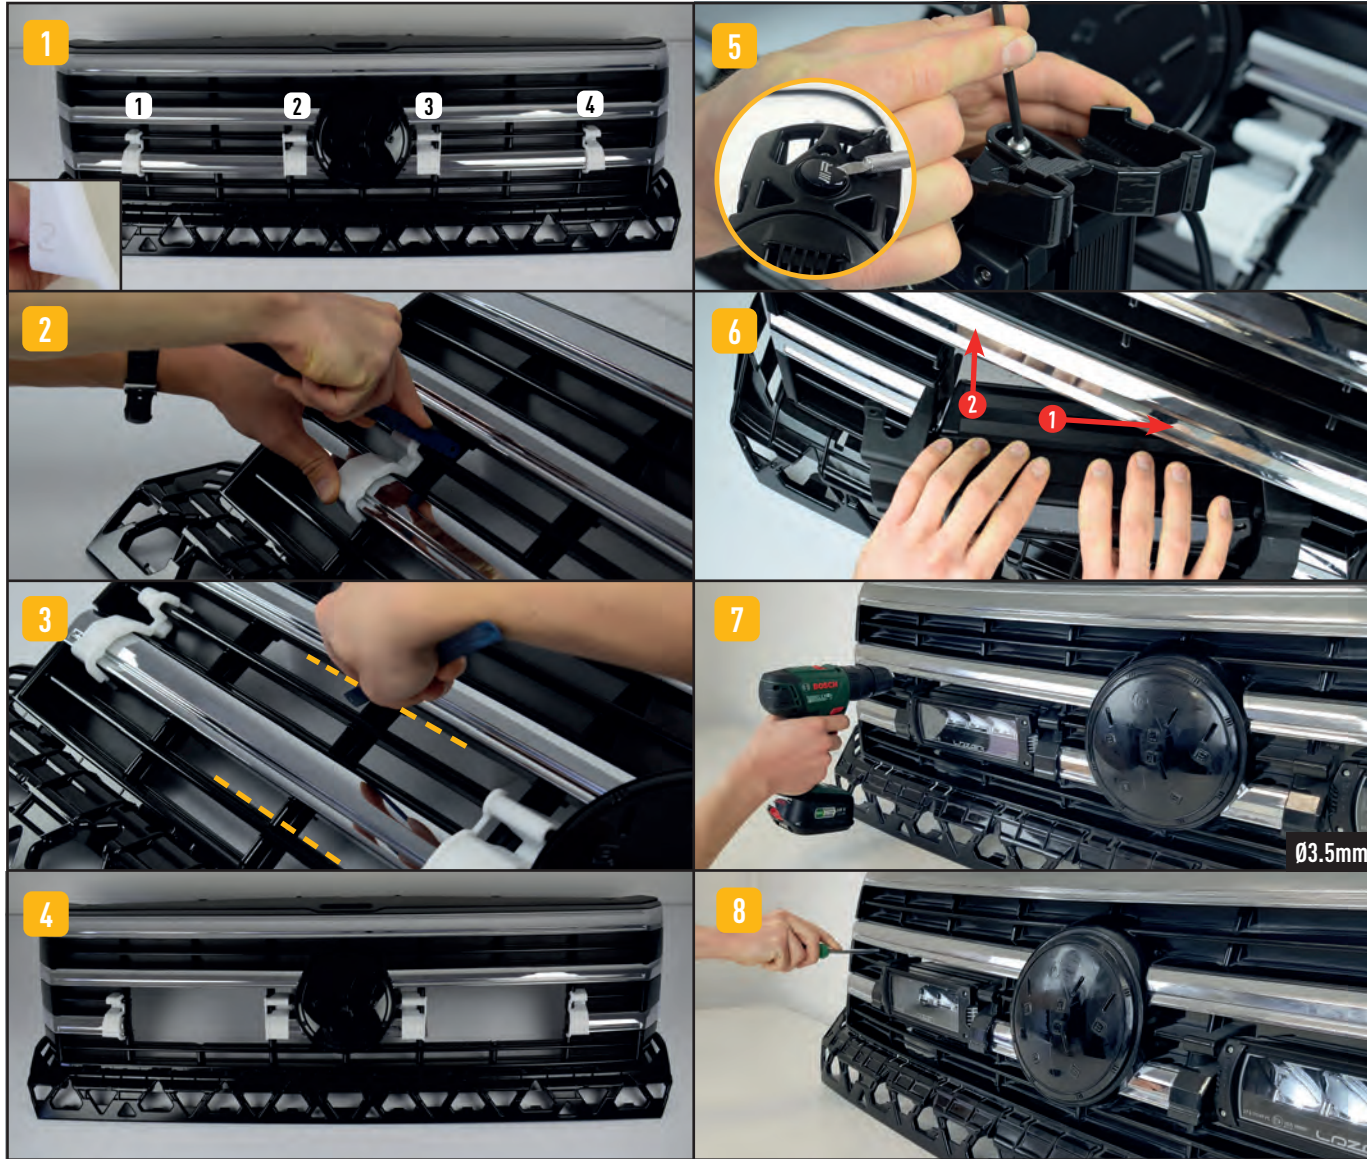

MADE IN THE UK /LAZERLAMPS /LAZERLAMPS

LAZER
HIGH PERFORMANCE LIGHTING

VW CRAFTER (2017+)

FITTING INSTRUCTIONS
ANLEITUNG
INSTRUCTIONS
INSTRUCCIONES

INSTALLATION (should be completed with the grille left on the vehicle)